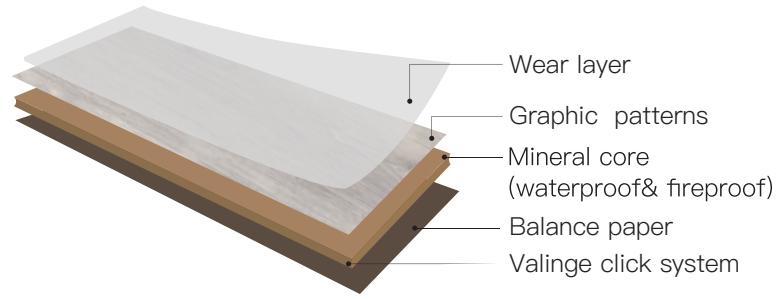

- Super Anti-scratch and anti-cutting, suitable for commercial areas
- Appearance is clear and true to nature
- Stain-resistant and easily to clean
- No color difference between different batches
- Various surfaces available such as EIR and Emboss
- No fading for life long use

- Product Info:
 Thickness: From 8mm to 12mm
 Texture: Slate.Wood Texture. Matt
 Bevel: Painted V-groove

Waterproof Laminate Floor

MGO FLOOR STRUCTURE

VALINGE 2G-FD CLICK SYSTEM

MGO FLOORS SPECIFICATIONS

7.8inx48inx10mm