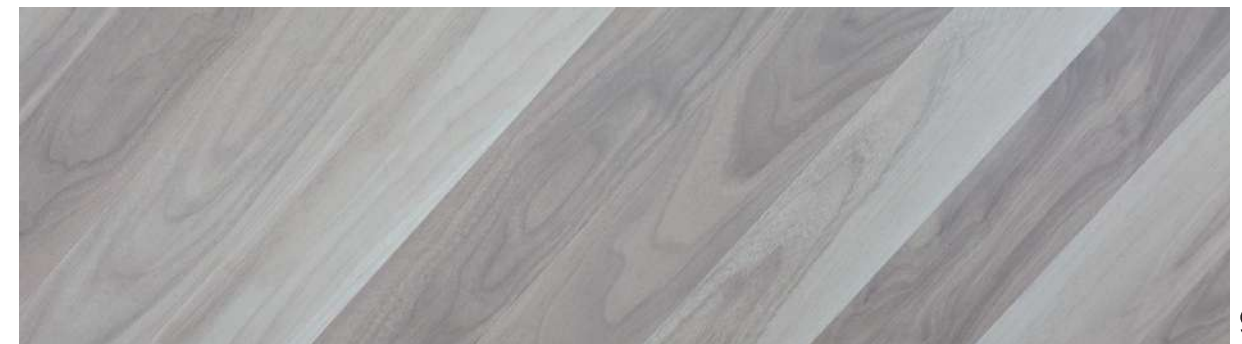

Size: 1220x300x10/12mm

Surface: EIR

Groove: U-Groove or V-Groove

9906

9902

9903

9905

NATURAL WOOD LIFE