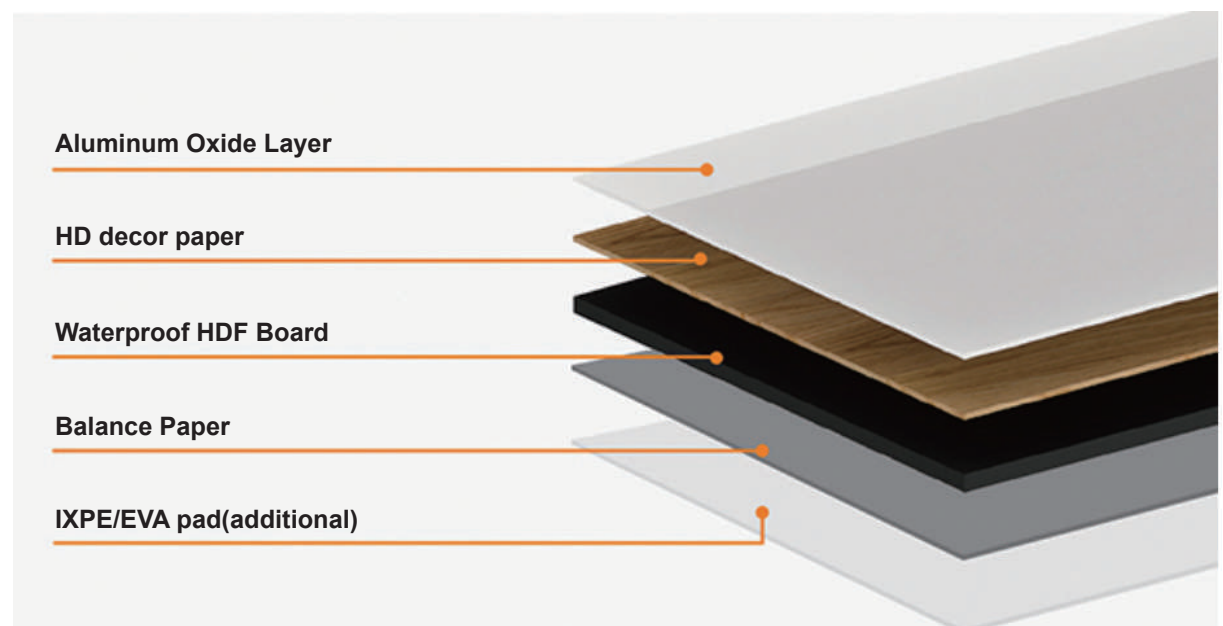

Waterproof Laminate Floor

Waterproof Laminate Floor, it has the following strong points

- Super Anti-scratch and anti-cutting, suitable for commercial areas
- Appearance is clear and true to nature
- Stain-resistant and easily to clean
- No color difference between different batches
- Various surfaces available such as EIR and Emboss
- No fading for life long use

- Product Info:
  Thickness: From 8mm to 12mm
  Texture: Slate.Wood Texture. Matt
  Bevel: Painted V-groove