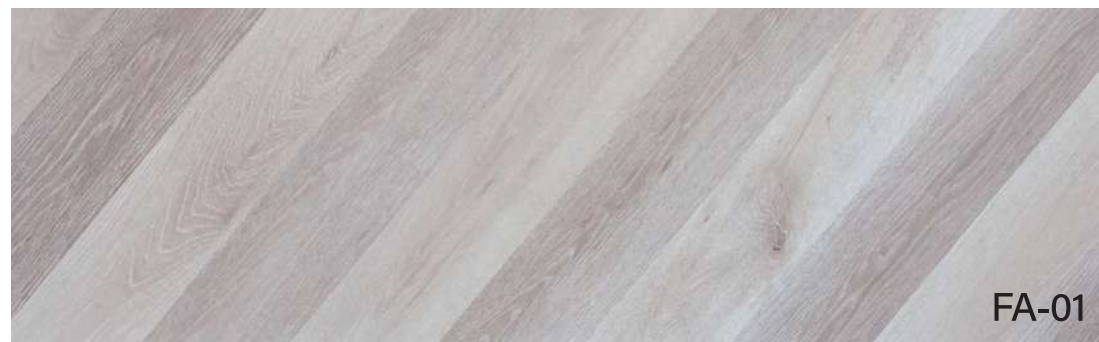

WHY YOU CHOOSE MGO FLOOR

FISHBONE-1 Series

Size: 1220x300x8/10/12mm

Surface: EIR

Groove: U-Groove or V-Groove

EIR-5 Series

Size: 1220x240x8/10/12mm

Surface: EIR