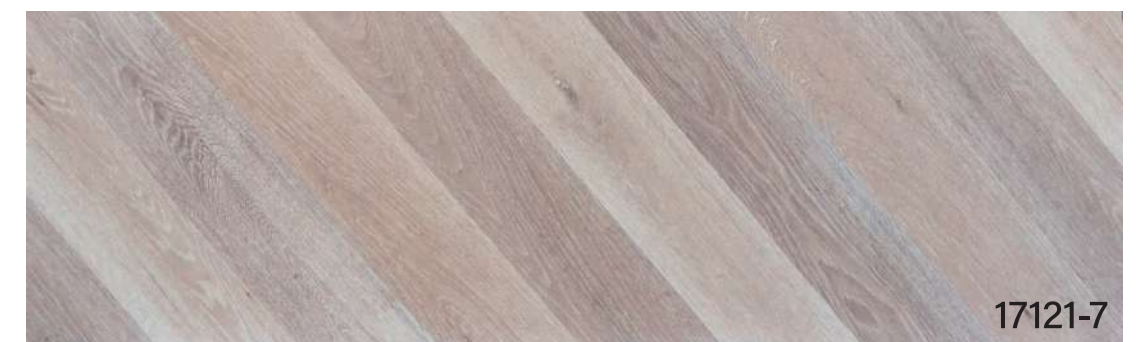

WHY YOU CHOOSE MGO FLOOR

FISHBONE-1 Series

Size: 1220x300x8/10/12mm

Surface: EIR

Groove: U-Groove or V-Groove

EIR-5 Series

Size: 1220x240x8/10/12mm

Surface: EIR