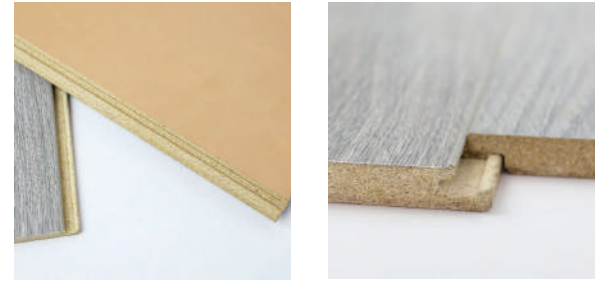

- Product Info:
 Thickness: From 8mm to 12mm
 Texture: Slate.Wood Texture. Matt
 Bevel: Painted V-groove

Waterproof Laminate Floor

MGO FLOOR STRUCTURE

VALINGE 2G-FD CLICK SYSTEM

MGO FLOORS SPECIFICATIONS

7.8inx48inx10mm